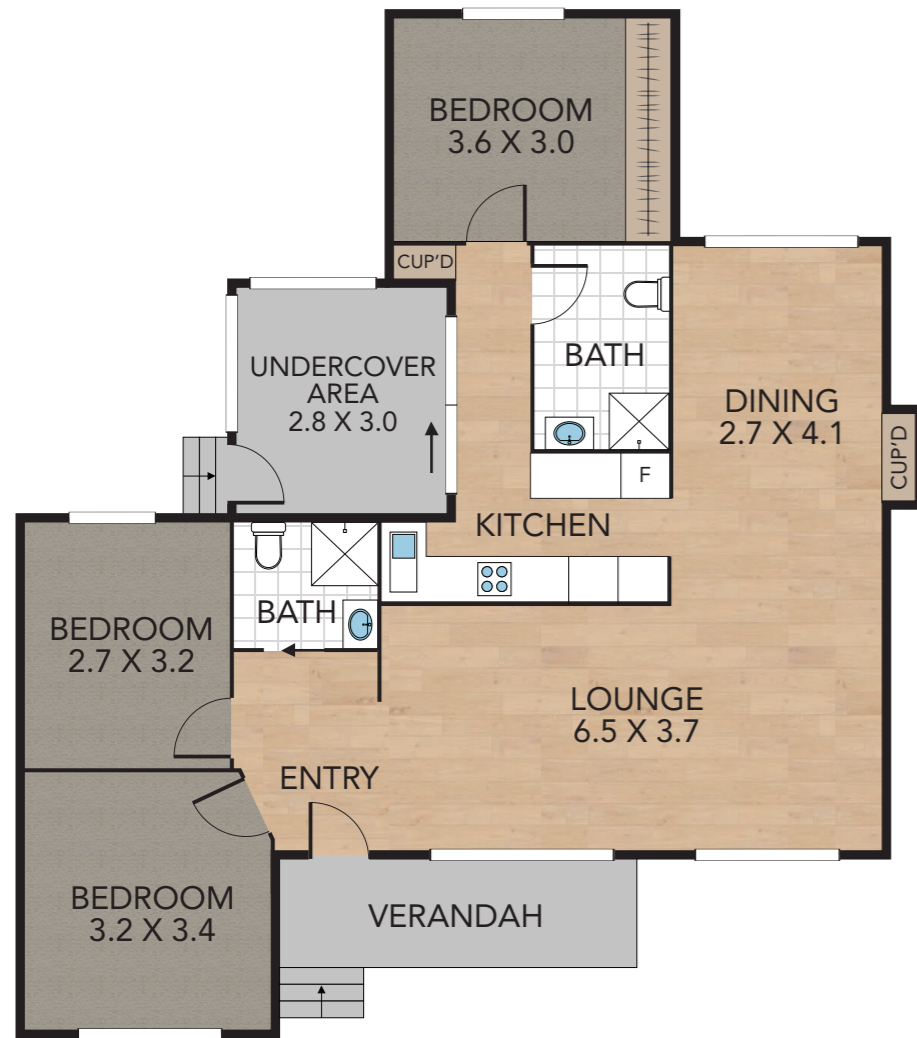

# 7 Kanundra Street, Belmont North

Internal 110 m<sup>2</sup> External 579 m<sup>2</sup> Land Size 689m<sup>2</sup>

3 x  2 x  2 x 

GROUND FLOOR

SITE PLAN