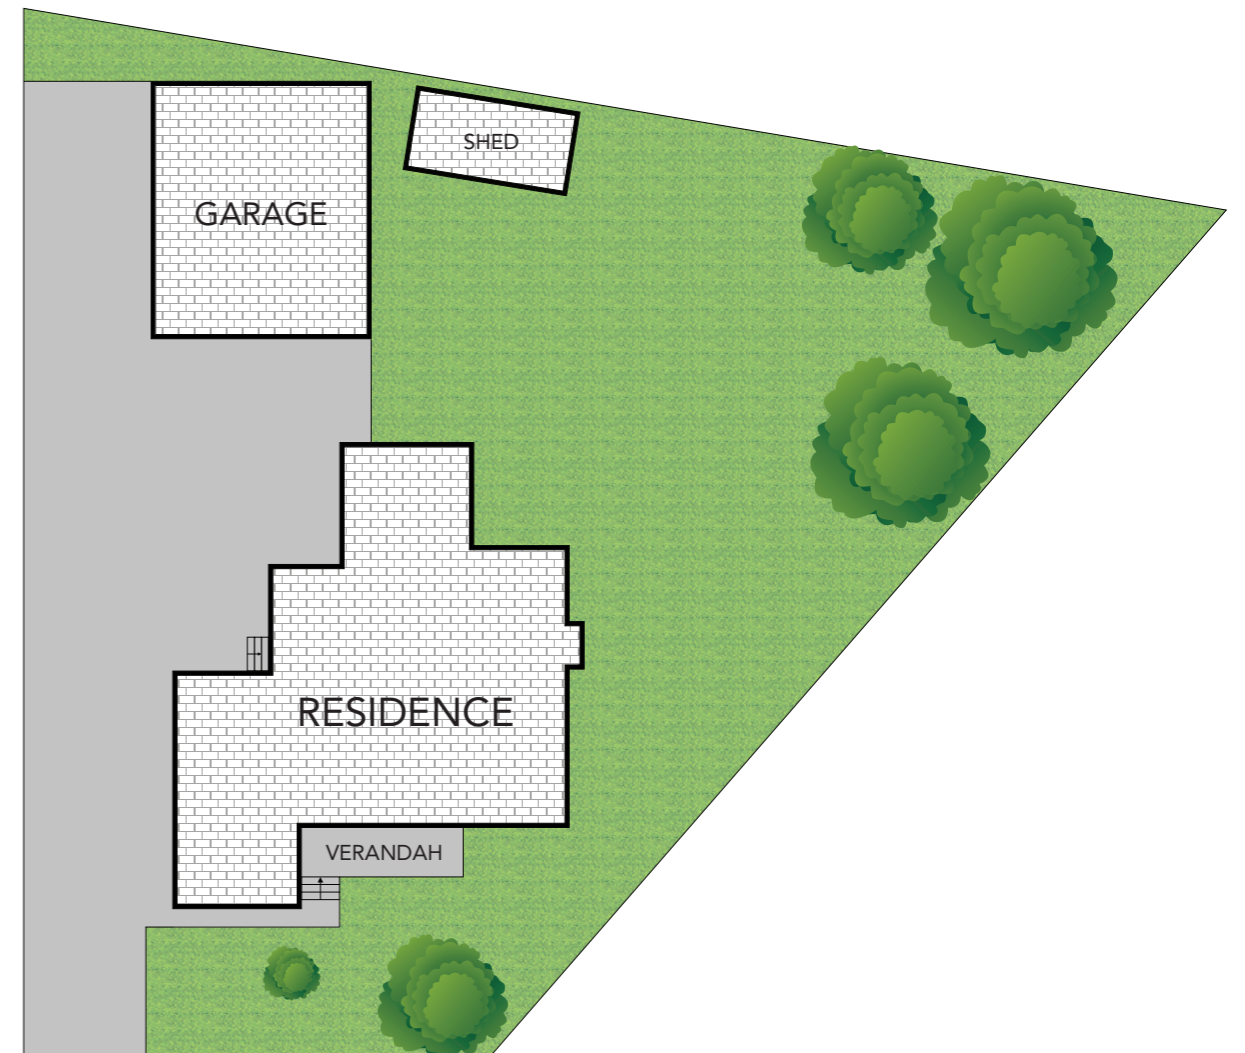

# 7 Kanundra Street, Belmont North

Internal 110 m<sup>2</sup> External 579 m<sup>2</sup> Land Size 689m<sup>2</sup>

3 x  2 x  2 x 

GROUND FLOOR

SITE PLAN